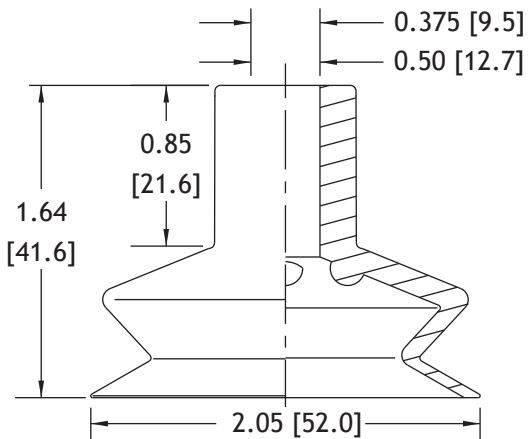

Specialty Vacuum Cups

11-0079N

Nitrile Wood Working Clamp Pad
Replaces # 4-011-11-0079

V32-38B

Blue PVC Bellows Cup, 3/8 Stem
Replaces VC-32

EC34S-30R

Egg Cup