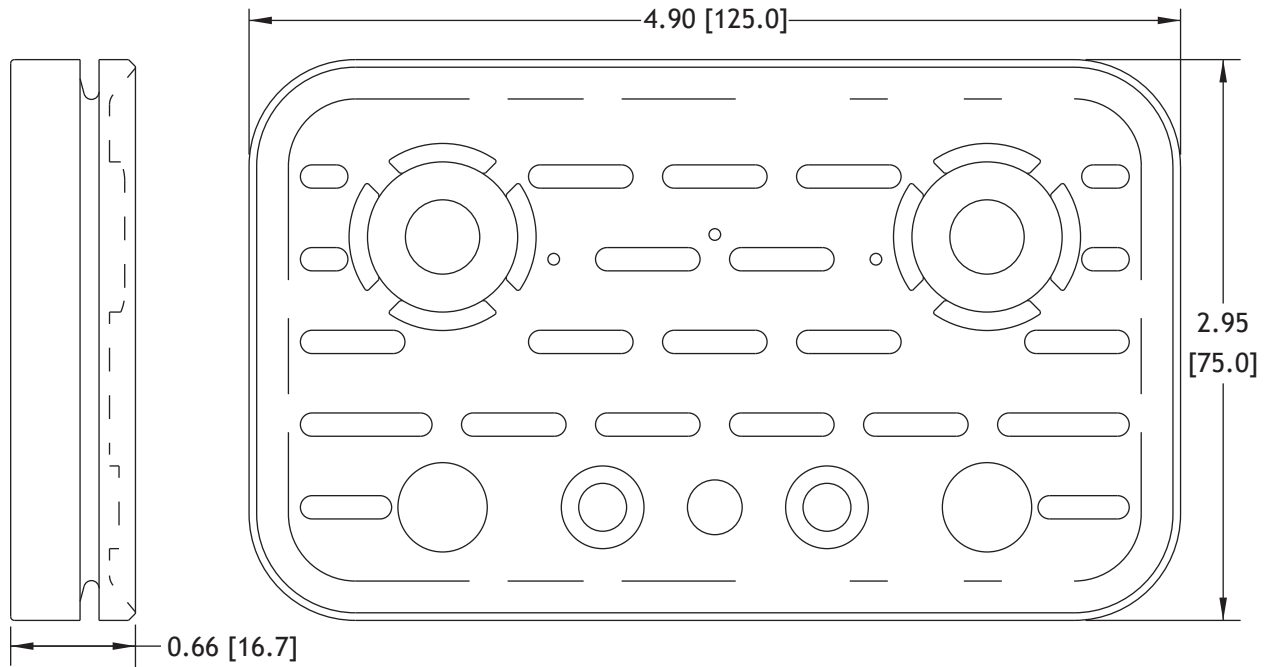

Specialty Vacuum Cups

11-0079N

Nitrile Wood Working Clamp Pad
Replaces # 4-011-11-0079

V32-38B

Blue PVC Bellows Cup, 3/8 Stem
Replaces VC-32

EC34S-30R

Egg Cup